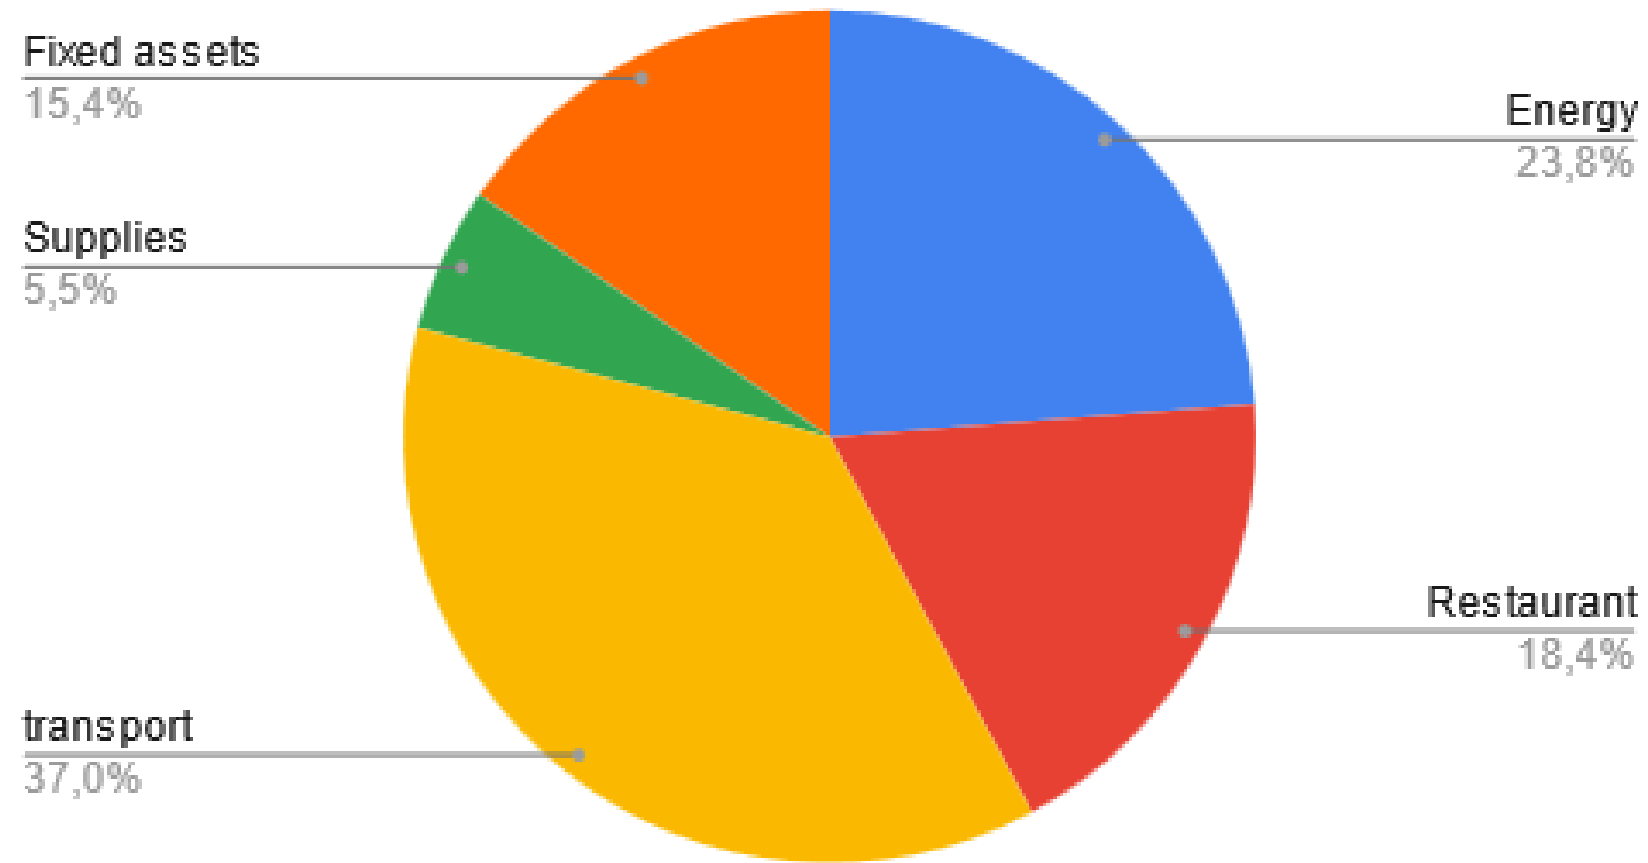

CARBON FOOTPRINT FOR DANISH SCHOOL

Simplified emissions profile

Total 926 056kg/Co2 = 1 000 ton/Co2

HOW TO IMPROVE

- **More people should use public transportation**
- **More vegetarian meals**
- **Add lights with censor**